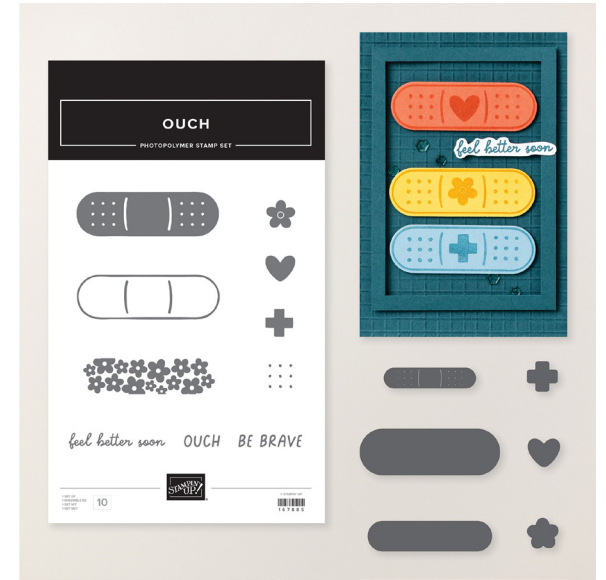

## PRODUCT BUNDLES

10% BUNDLED SAVINGS

**SWEET OLD FRIENDS BUNDLE**  
167620 | ~~\$58.00~~ \$52.00

**SWEET WORDS & LABELS BUNDLE**  
167628 | ~~\$58.00~~ \$52.00

**OUCH BUNDLE**  
167887 | ~~\$36.00~~ \$32.25

### PURCHASE THE PRODUCTS INDIVIDUALLY

**SWEET OLD FRIENDS  
PHOTOPOLYMER  
STAMP SET**  
167618 | \$25.00

**SWEET OLD FRIENDS DIES**  
167619 | \$33.00

**SWEET WORDS & LABELS  
PHOTOPOLYMER STAMP SET**  
167622 | \$21.00