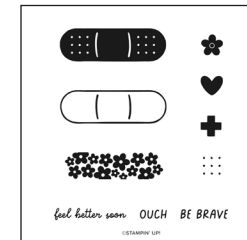

PURCHASE THE PRODUCTS INDIVIDUALLY

**OUCH PHOTOPOLYMER
STAMP SET**
167885 | $19.00