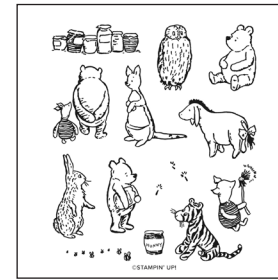

SWEET OLD FRIENDS
PHOTOPOLYMER
STAMP SET
167618 | $25.00