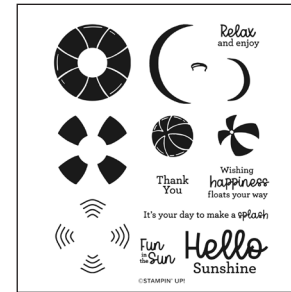

SPLASH & RELAX
PHOTOPOLYMER STAMP SET
167901 | $21.00