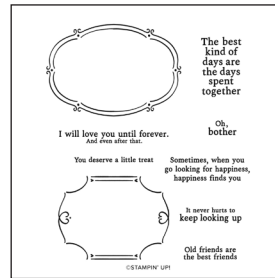

SWEET WORDS & LABELS
PHOTOPOLYMER STAMP SET
167622 | $21.00