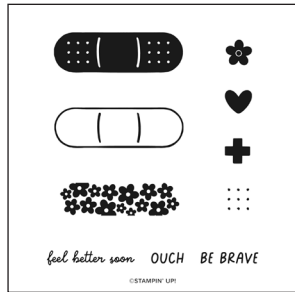

OUCH PHOTOPOLYMER
STAMP SET
167885 | $19.00