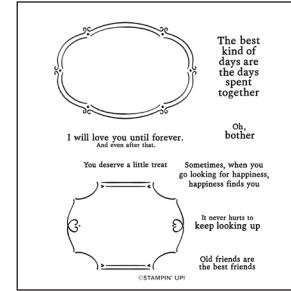

## ADDITIONAL PRODUCTS

**SILLY OLD BEAR 12" X 12"**  
**(30.5 X 30.5 CM) DESIGNER**  
**SERIES PAPER**  
167616 | \$13.00

**SWEET OLD FRIENDS**  
**PHOTOPOLYMER STAMP SET**  
167618 | \$25.00

**SWEET OLD FRIENDS DIES**  
167619 | \$33.00